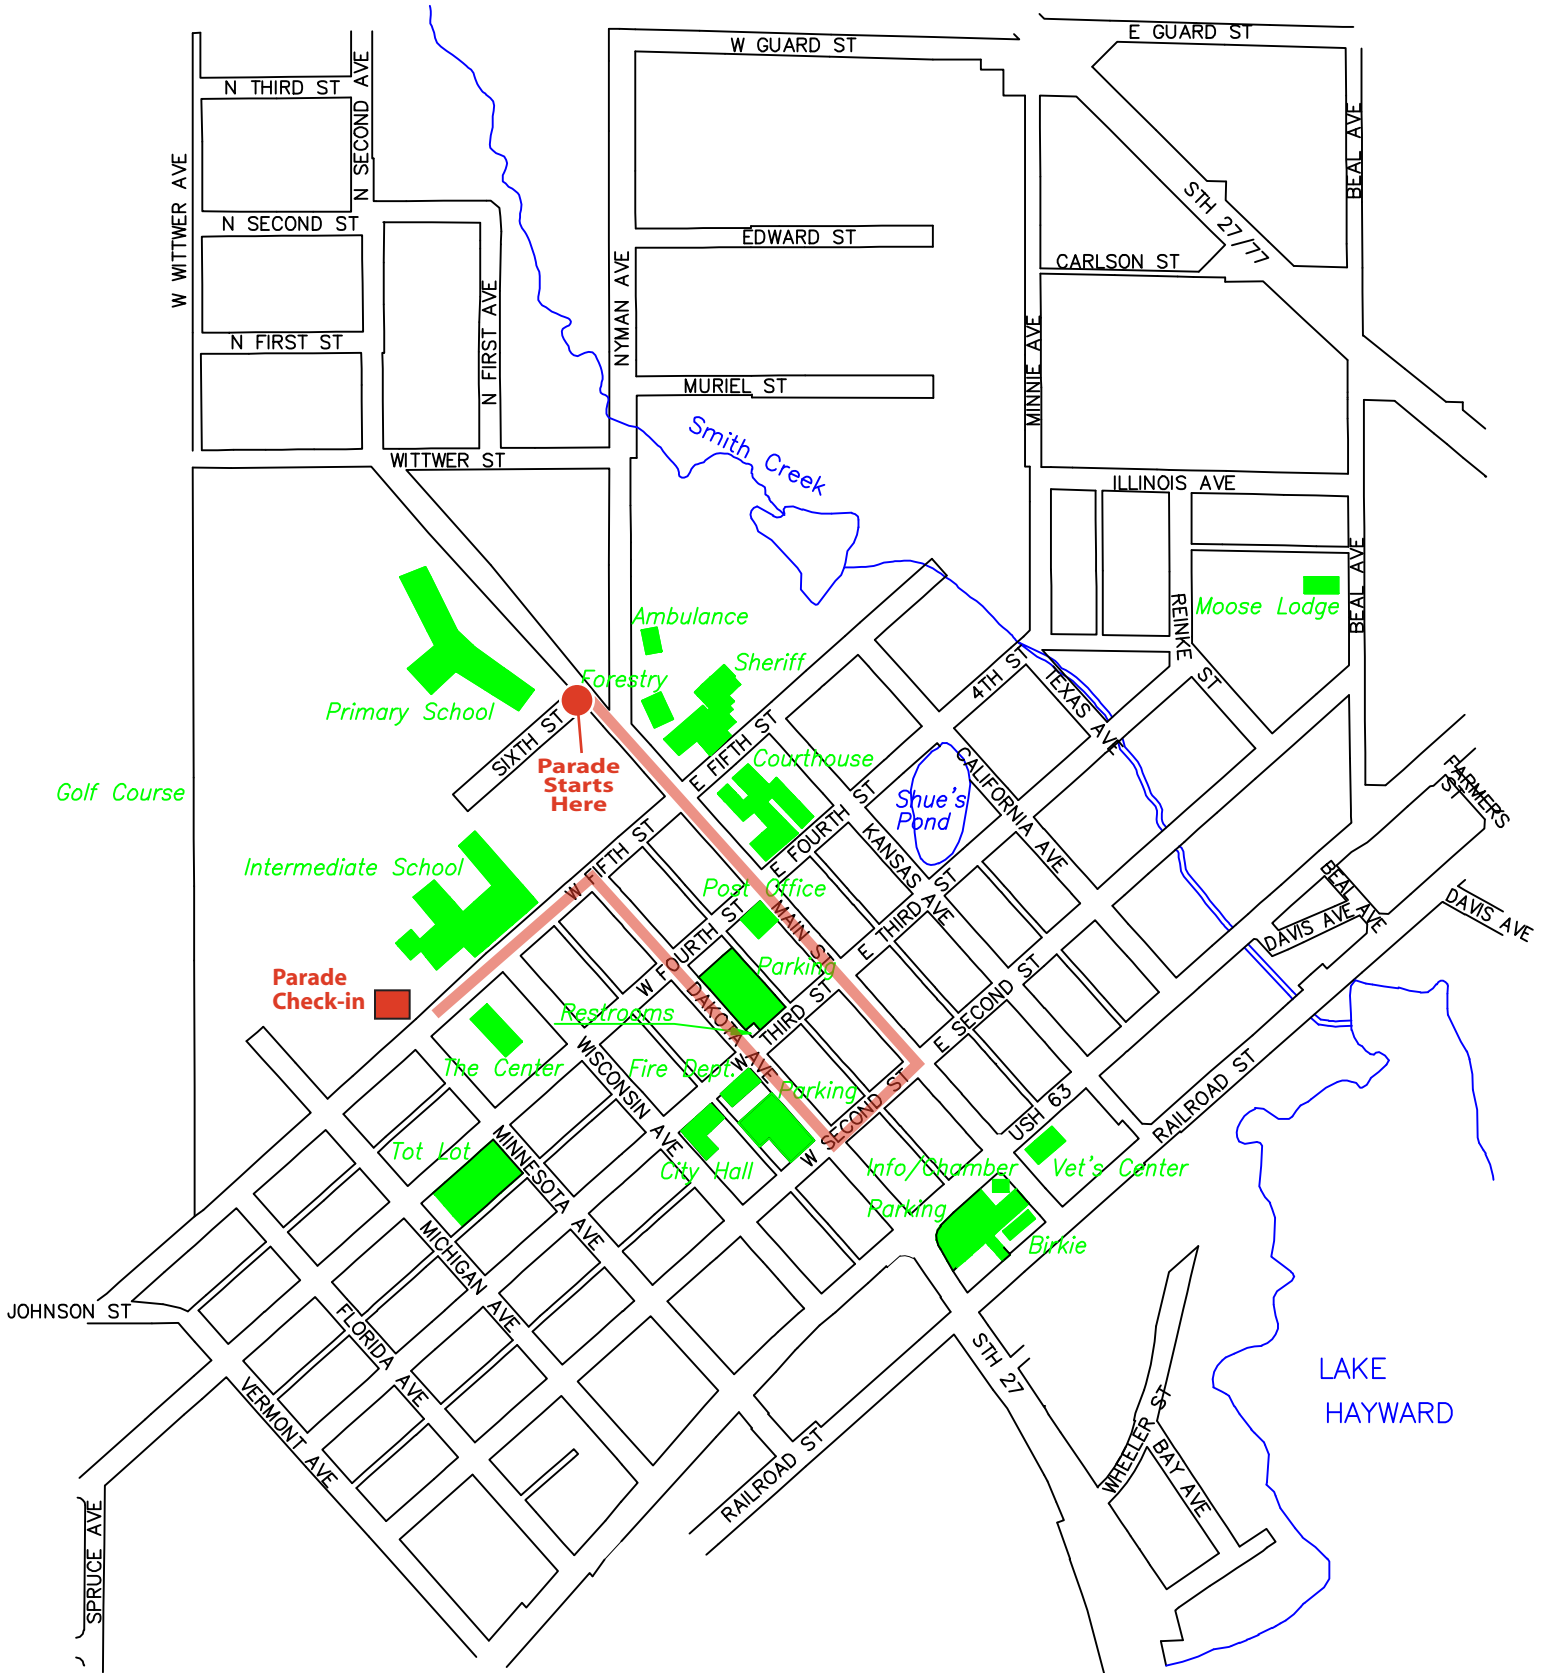

DOWNTOWN HAYWARD, WI

Directions: Start at Primary school at 6th st and Main, head down Main to 2nd st. Take right onto 2nd and head towards Dakota Ave. Right on Dakota back up to 5th st and end at the Intermediate school.